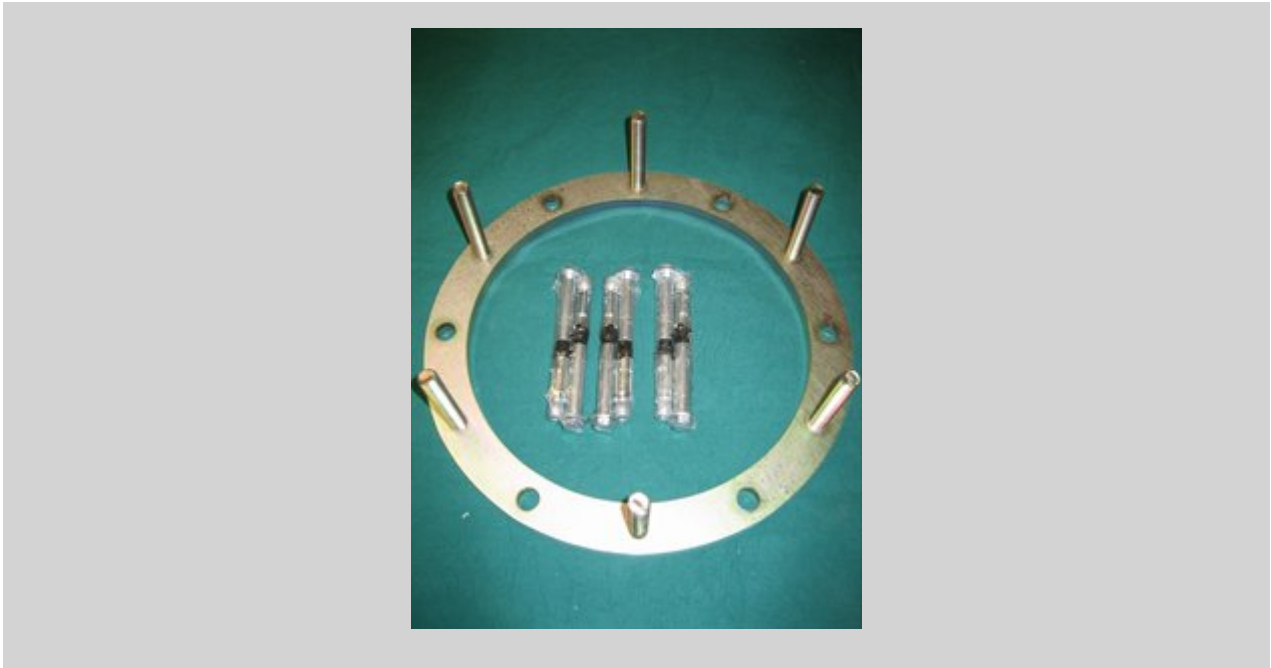

Ceiling anchoring ring for

Article no. 1001390

52,90 Euro Plus VAT.

Ceiling anchoring ring for all operating theatre lamps, new, inclusive 6 pce. Heavy duty anchor and nuts with drilling template