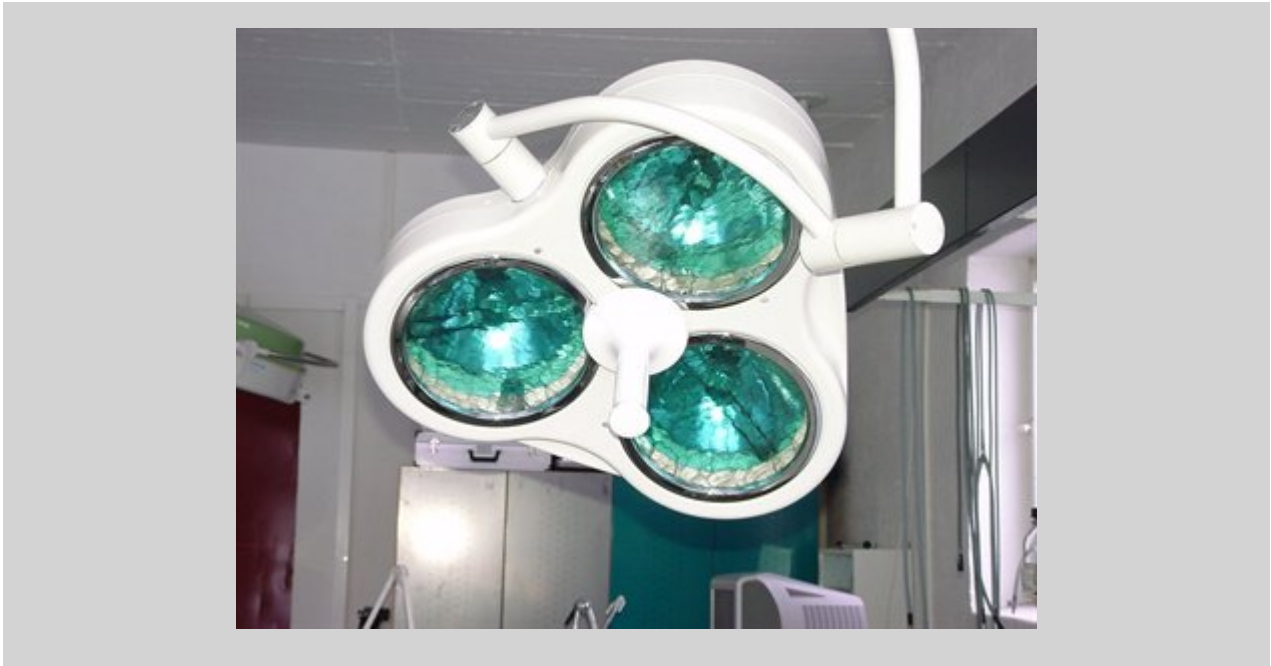

HANAULUX Oslo Duo, 4 x 40

Article no. 1001376

2.980,00 Euro Plus VAT.

HANAULUX Oslo Duo, 4 x 40 watt in each, ceiling installation, focusable, ceiling height from 300 cm, second-hand

HANAULUX London operating

Article no. 1001377

1.580,00 Euro Plus VAT.

HANAULUX London operating theatre lamp, 3 x 50 W halogen, 75,000 Lux, wall or ceiling installation (please state with ceiling height when ordering), ceiling height from 260 cm, seco nd-hand