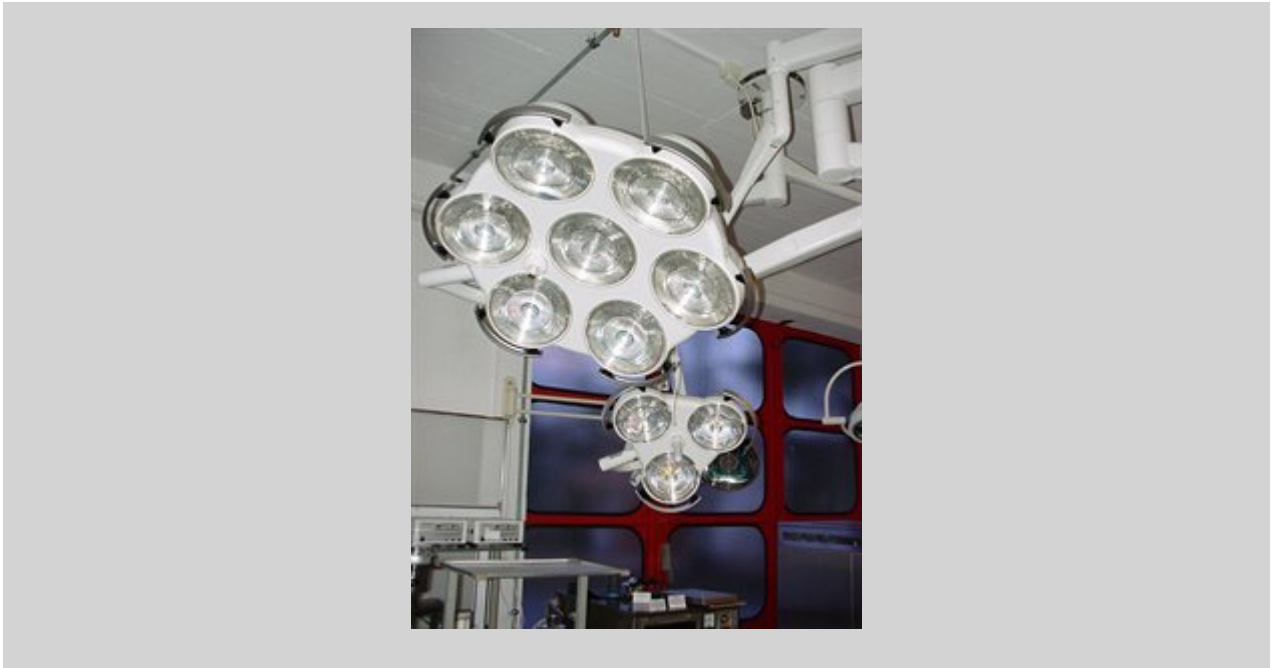

HANAULUX 2007 (130,000 Lux)

Article no. 1001385

4.200,00 Euro Plus VAT.

HANAULUX 2007 (130,000 Lux) operating theatre lamp, with satellite 2004 (100,000 Lux) with general ceiling installation, ceiling height from 330cm, second-hand.