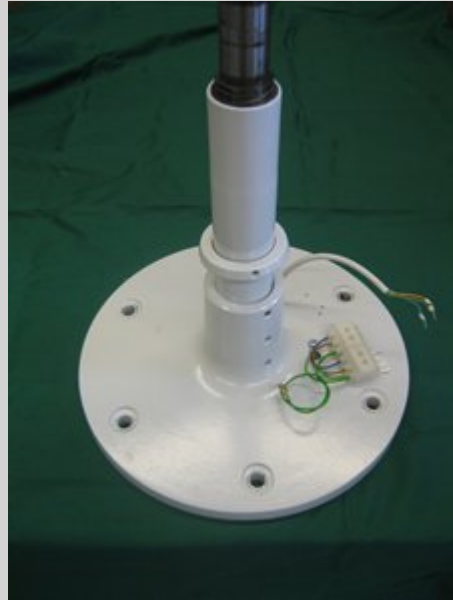

Halogen illuminant for MARTIN

Article no. 1001410

20,90 Euro Plus VAT.

Halogen illuminant for MARTIN Chromophare C570D, 24V150W, new

Ceiling flange tube in all

Article no. 1002807

180,00 Euro Plus VAT.

Ceiling flange tube in all makes. If you should require flange tubes for your OP-light (e.g. removal, expansion of lighting combination): We stock second-hand flange tubes by almost all manufacturers (Hanaulux, Martin, Dr. Mach, Berchtold etc.) in all lengths.

BERCHTOLD Chromophare D 500

Article no. 1002816

3.900,00 Euro Plus VAT.

BERCHTOLD Chromophare D 500 duo 150W/22.8V, 90000Lux per light fixture, height from 300cm, second-hand

BERCHTOLD Chromophare D 530

Article no. 1002751

2.590,00 Euro Plus VAT.

BERCHTOLD Chromophare D 530 plus OP-Lighting for ceiling or wall montage, 22.8V/150 W. Diameter of light fixture 52 cm. Brightness 90000 Lux. Electronic Brightness Adjustment. Field adjustment of 50-25C. second-hand