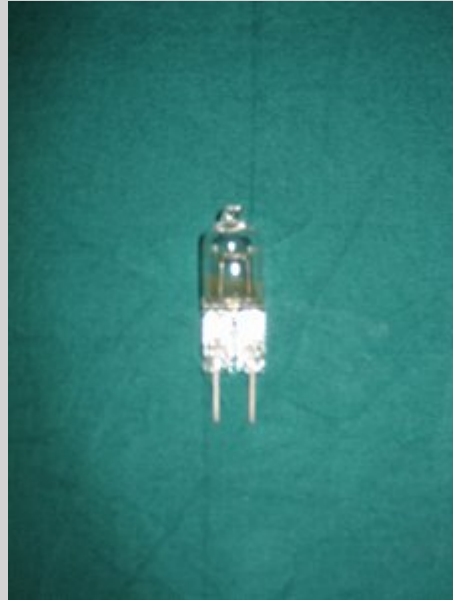

Halogen illuminant for

Article no. 1001402

14,50 Euro Plus VAT.

Halogen illuminant for HANAULUX Oslo and Heidelberg, 22,8V40W, new

Halogen illuminant for

Article no. 1001403

15,00 Euro Plus VAT.

Halogen illuminant for HANAULUX London, 22,8V50W, new