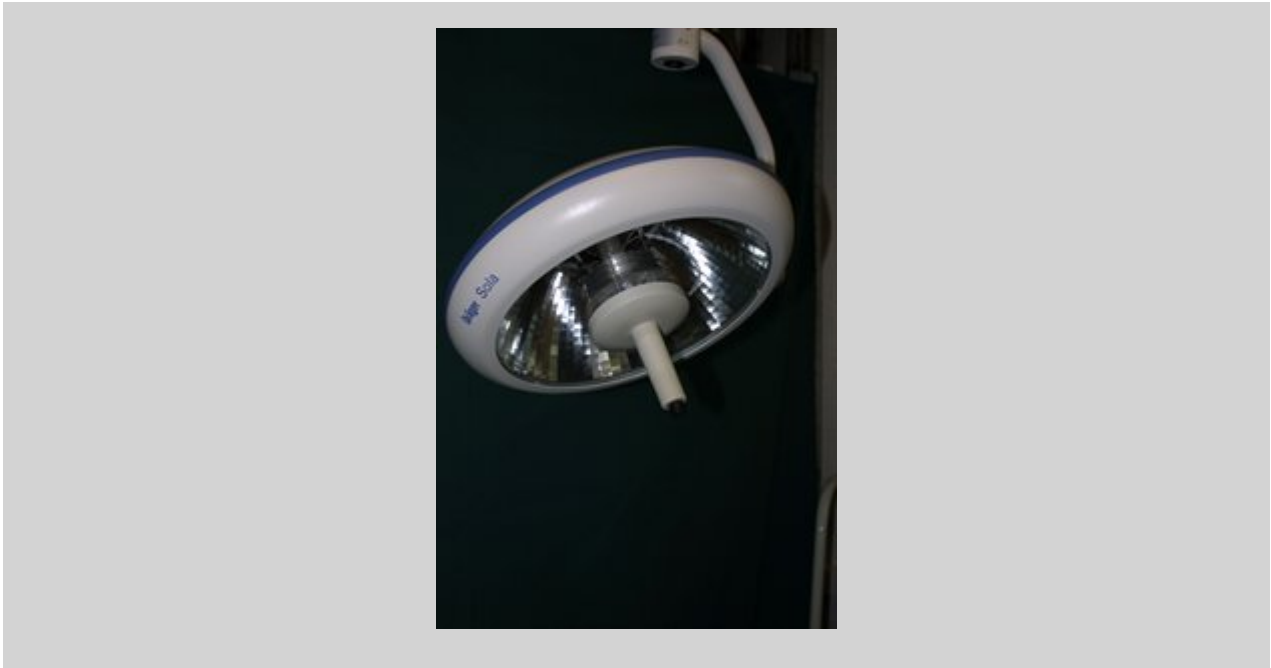

DRÄGER Sola 300 Examination

Article no. 1002517

1.980,00 Euro Plus VAT.

DRÄGER Sola 300 Examination Light for ceiling installation for height of 300 cm 12/V/65 Watt, incl. sterilisable handle mint condition