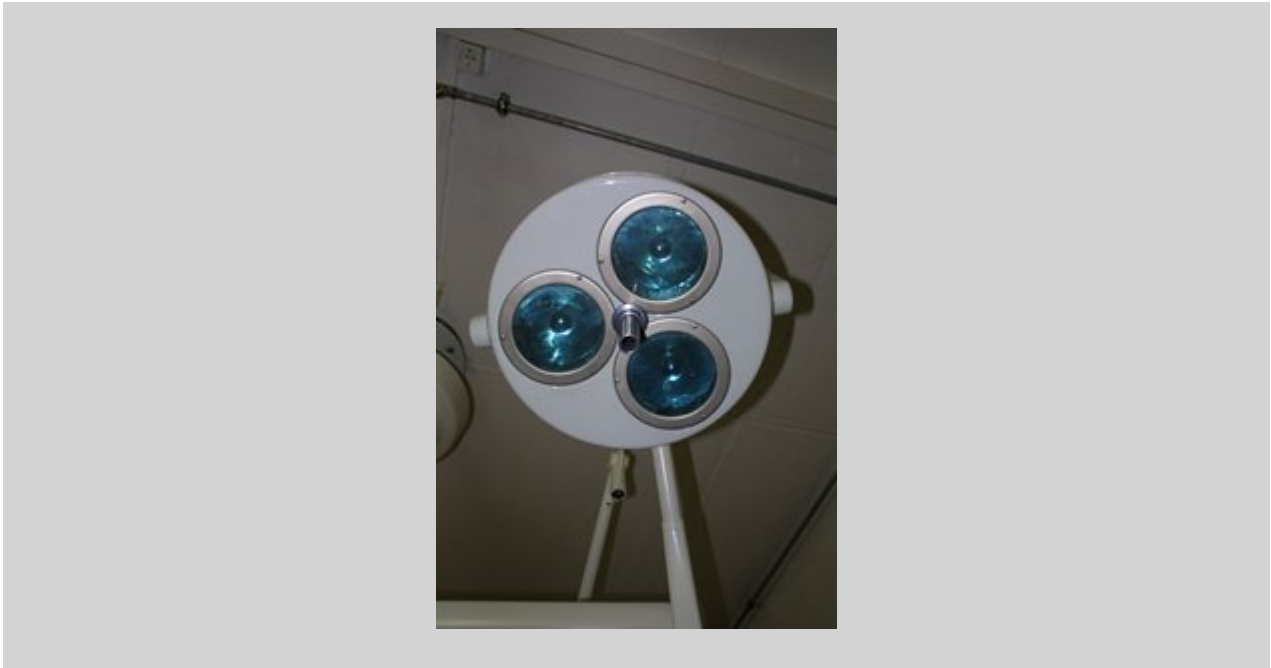

DR. MACH Triaflex operating

Article no. 1000657

840,00 Euro Plus VAT.

DR. MACH Triaflex operating theatre lamp, 3 x 40 watt, wall or ceiling installation, second-hand