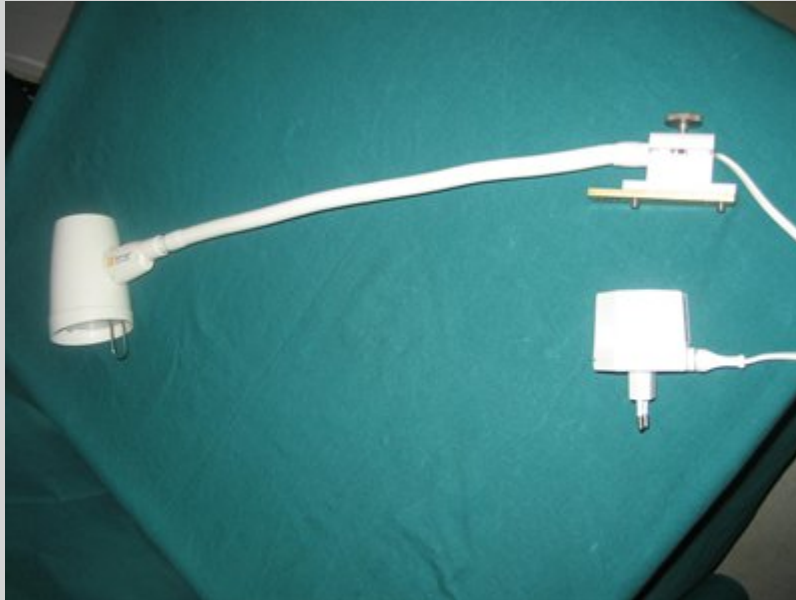

80,00 Euro Plus VAT.

DERUNGS reading light with flexible gooseneck arm to attach to DRÄGER Julian side rail and similar, second-hand

DERUNG halux Cosy W:

Article no. 1002702

80,00 Euro Plus VAT.

DERUNG halux Cosy W: Worklight with wall installation, can also be installed from the side on to DRÄGER anaesthesia devices e.g. Julian, 20 Watt, second-hand