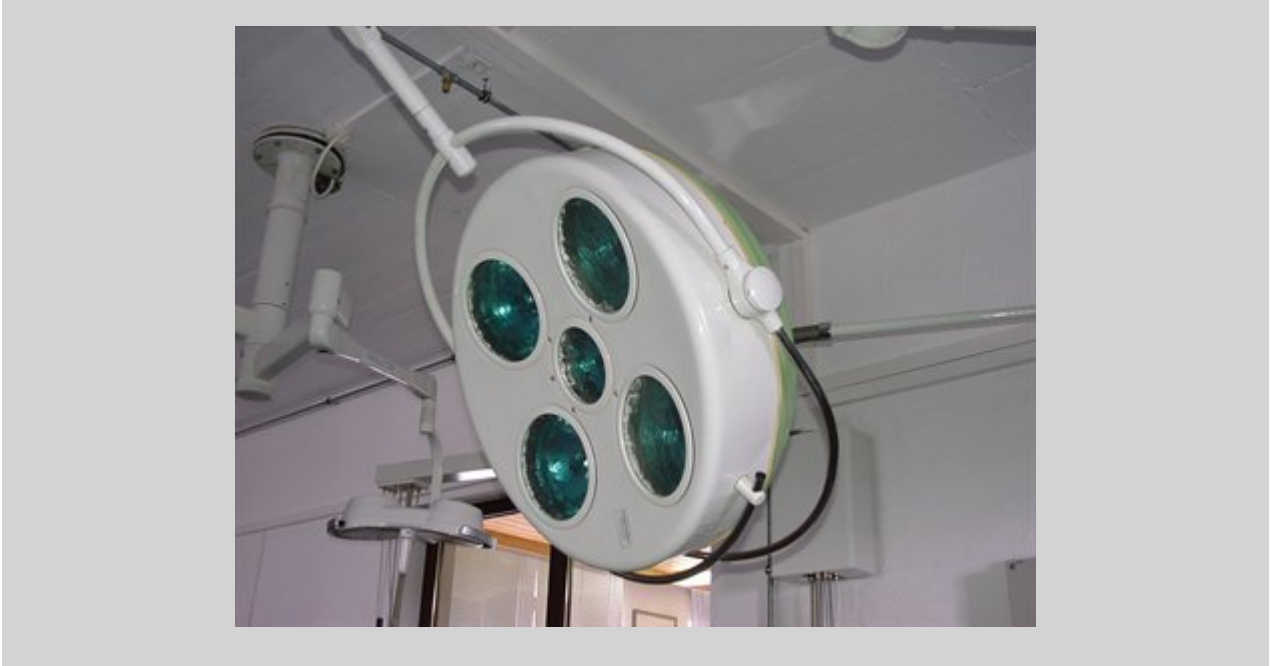

HANAULUX Amsterdam operating

Article no. 1001381

2.900,00 Euro Plus VAT.

HANAULUX Amsterdam operating theatre lamp, ceiling model, lamp diameter approximately 1 m, 24 volt, 7 x 75 W halogen, 115,000 Lux with London satellite light, 3 x 50 W halogen, ceiling height from 330 cm, second-hand

HANAULUX Frankfurt operating

Article no. 1001382

1.230,00 Euro Plus VAT.

HANAULUX Frankfurt operating theatre lamp, 5 x 40 W halogen, focusable, adjustable brightness. Minimum ceiling height: 3.00 m.
Diameter of light fixture: 65cm, second-hand