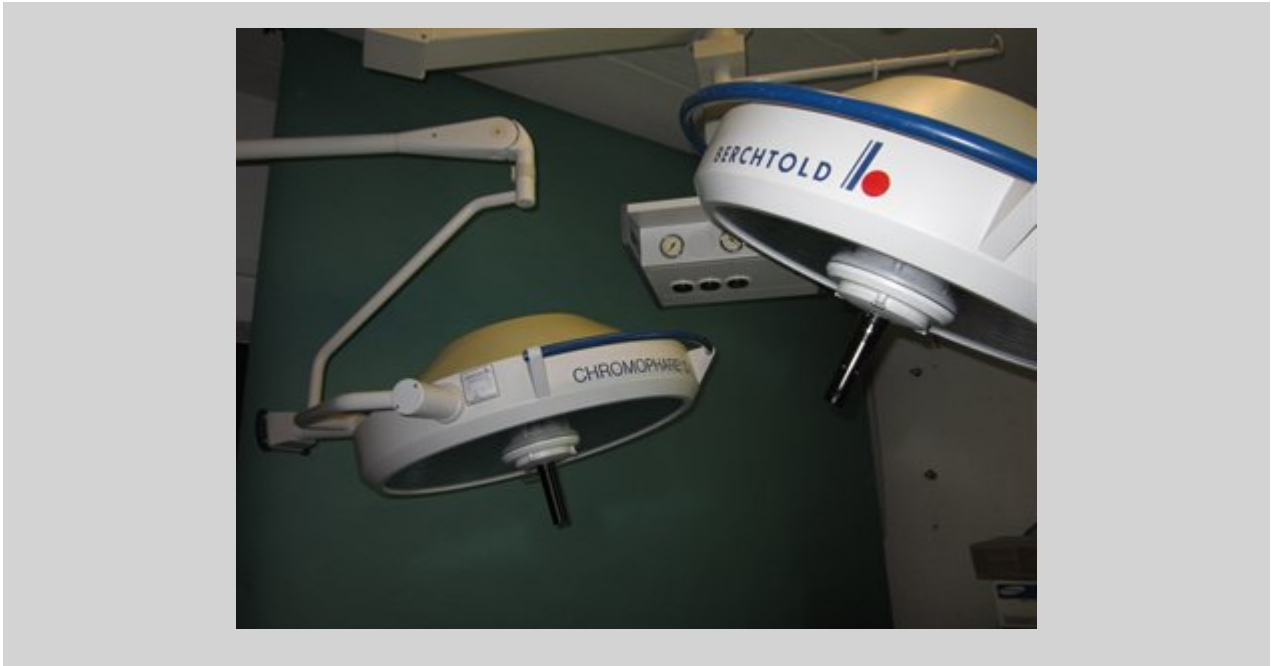

Berchtold Chromophare D650 mit Satellit D530 und Träger

Article no. 1002994

5.500,00 Euro Plus VAT.

Berchtold Chromophare D650 (22,8V 250W) mit Satellit D530(22,8V 150W). Feldverstellung 17-28cm elektrische Helligkeitsverstellung, geeignet für Raumhöhen ab 3 Meter, zusätzlich mit Monitorträger für EKG-Geräte oder HF Chirurgiegerät, ausserdem sind in diesem Träger Anschlüsse für AIR, VAC und AIR Motor enthalten, gebraucht