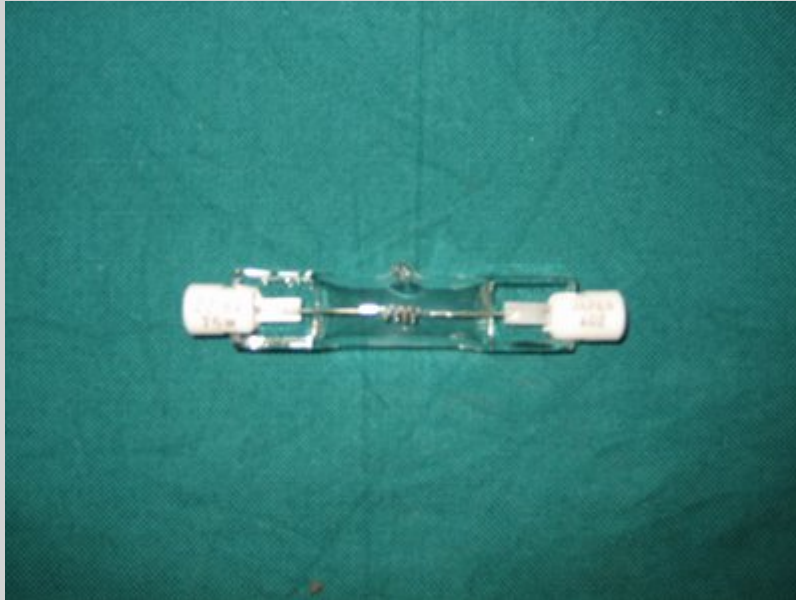

Halogen illuminant for

Article no. 1001408

27,90 Euro Plus VAT.

Halogen illuminant for HANAULUX Amsterdam, 22.8V75W, new