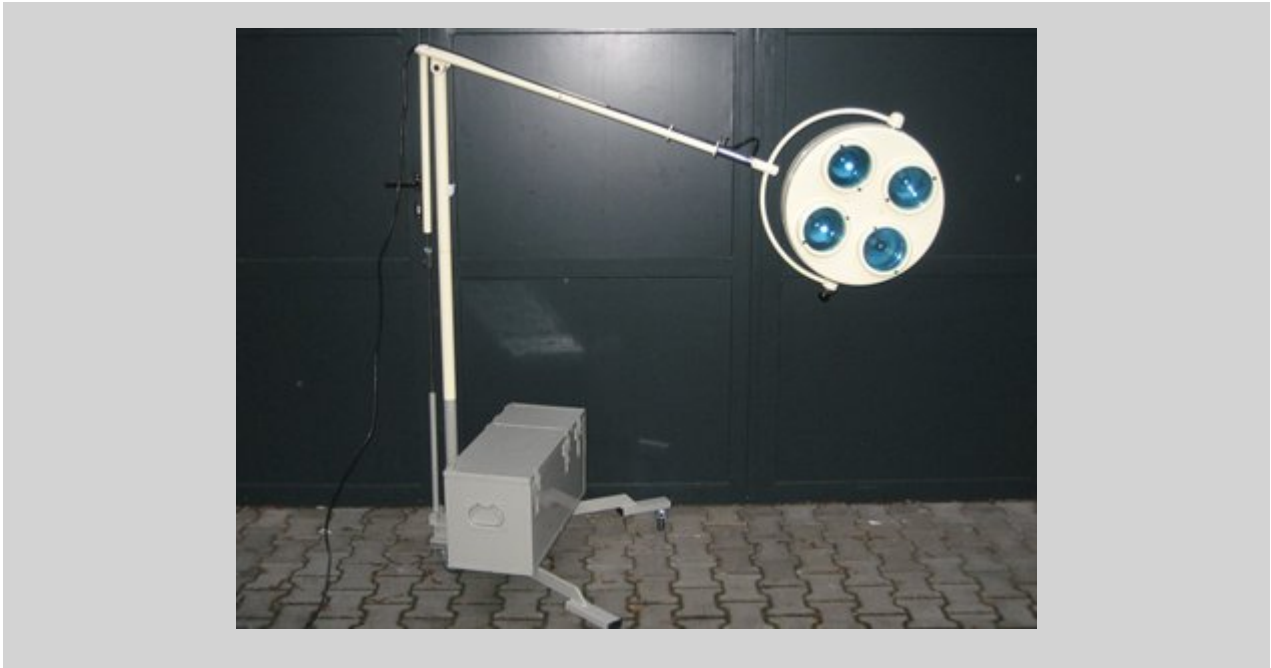

HANAULUX Heidelberg: mobile

Article no. 1000614

490,00 Euro Plus VAT.

HANAULUX Heidelberg: mobile examination light, 50 watt halogen, 25,000 Lux, with integrated transformer, second-hand

HERAEUS mobile examination

Article no. 1001368

590,00 Euro Plus VAT.

HERAEUS mobile examination light with battery function, 4 x 25 watt, battery and mains operated, rollers with brakes, height adjustable side arm, body of lamp can be swivelled, second-hand - This item is intended solely for veterinary medicine or export -