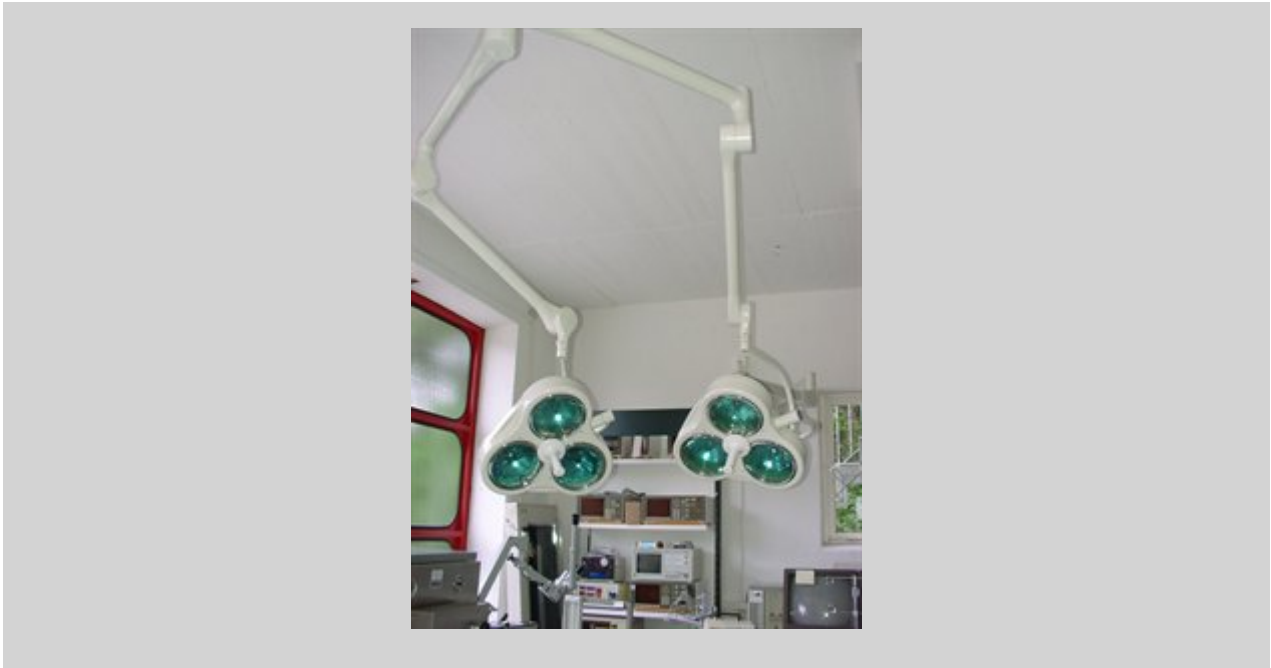

HANAULUX London Duo operating

Article no. 1001378

3.160,00 Euro Plus VAT.

HANAULUX London Duo operating theatre lamp, 2 London light fixtures (3 x 50 W halogen, 75,000 Lux), with general ceiling installation, ceiling height from 300 cm, second-hand