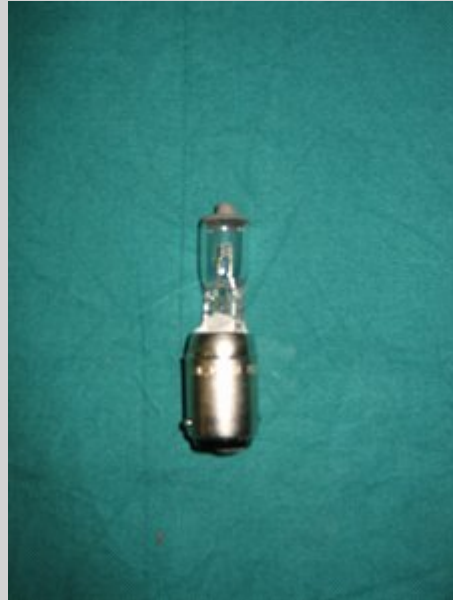

Halogen illuminant for

Article no. 1001404

24,90 Euro Plus VAT.

Halogen illuminant for HANAULUX London, old model, 24V/50W, new

Halogen illuminant for HANAU

Article no. 1001405

21,90 Euro Plus VAT.

Halogen illuminant for HANAU Hamburg, 24V / 40W, new