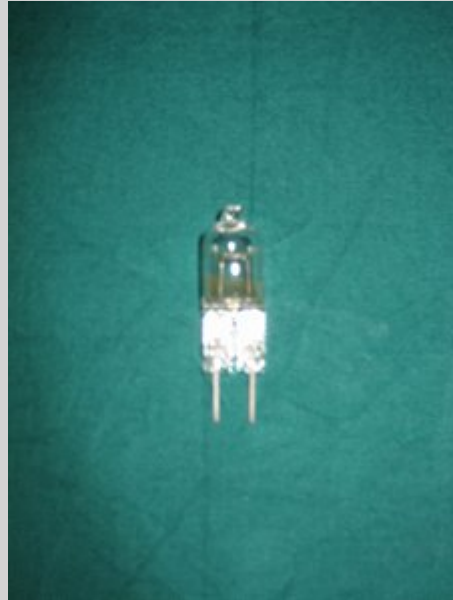

Halogen illuminant for

Article no. 1001409

22,90 Euro Plus VAT.

Halogen illuminant for HANAULUX 2000 series, 22.8V50W, new