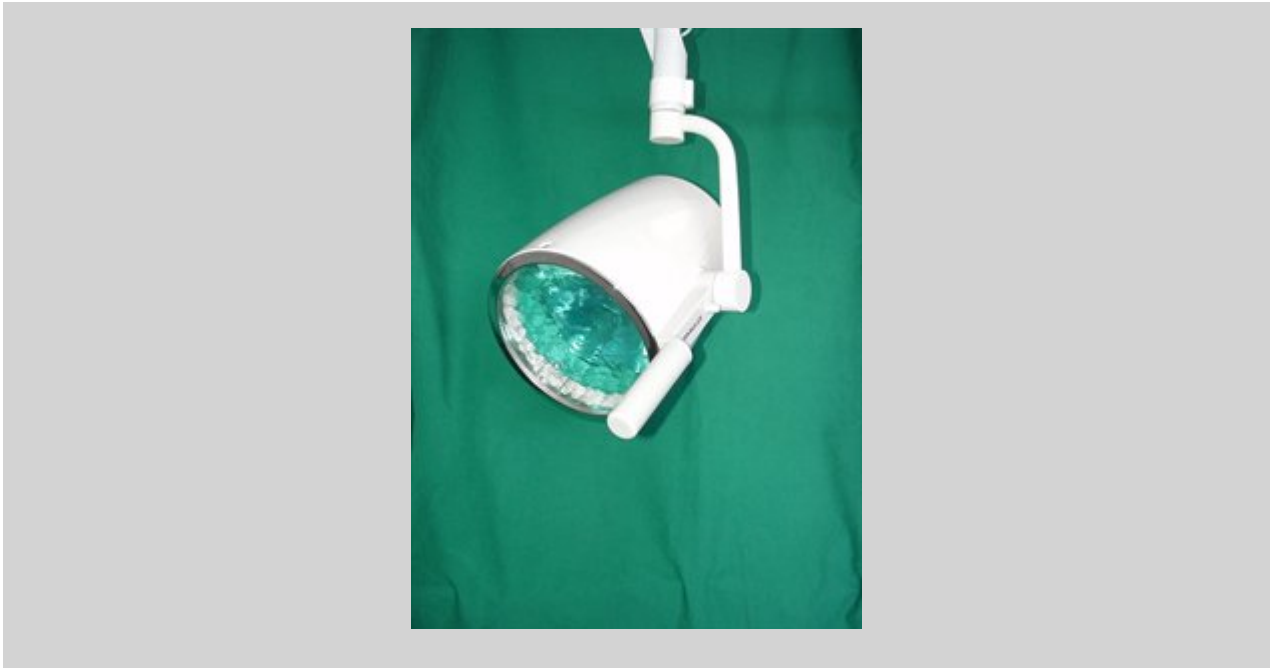

HANAULUX Blue 30, for wall mount

Article no. 1001367

980,00 Euro Plus VAT.

HANAULUX Blue 30, for wall mount, 50 Watt, 30.000 Lux, used

HANAULUX Universal

Article no. 1001363

690,00 Euro Plus VAT.

HANAULUX Universal examination light, wall or ceiling mounting (please state together with ceiling height when ordering), 50 watt, 24 volt halogen, 20,000 Lux, second-hand