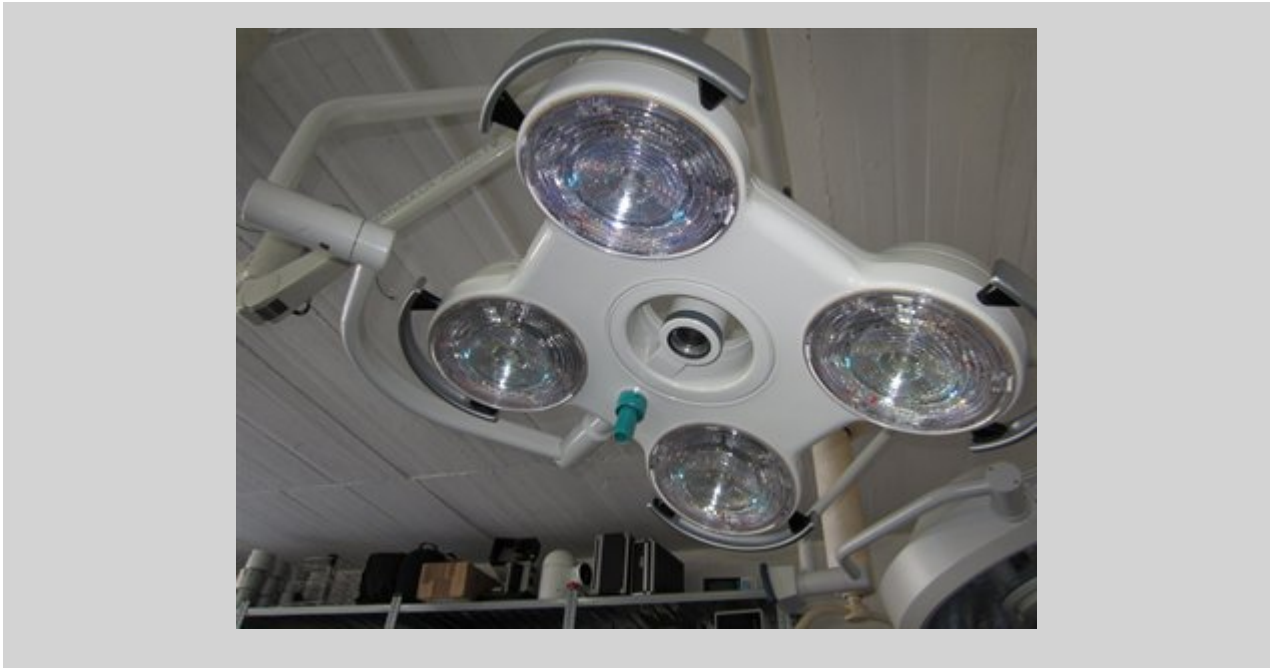

HANAULUX 2004TV (100000Lux) mit Hanaurovision Kerasystem

Article no. 1003028

6.500,00 Euro Plus VAT.

HANAULUX 2004TV (100000Lux) mit Hanaurovision Kerasystem (inkl. Prozessor und Bildschirm, Satellit 2003 (70000Lux) mit gemeinsamer Deckenbefestigung, gebraucht