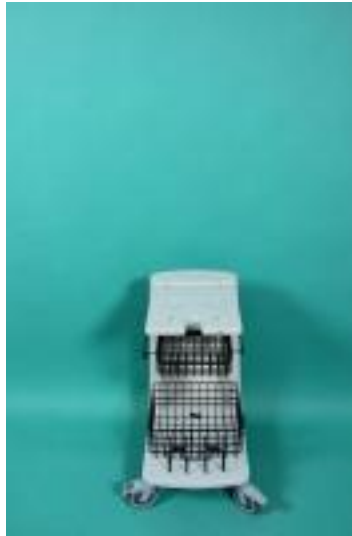

**CONMED chassis, for mounting an HF surgical unit from Conmed.
Dimensions of platform: ...**

Article number: 1005111

290,00 €
net price

Product description

CONMED chassis, for mounting an HF surgical unit from Conmed. Dimensions of platform: 31x31cm, height 84cm, incl. 2 storage baskets, second-hand.