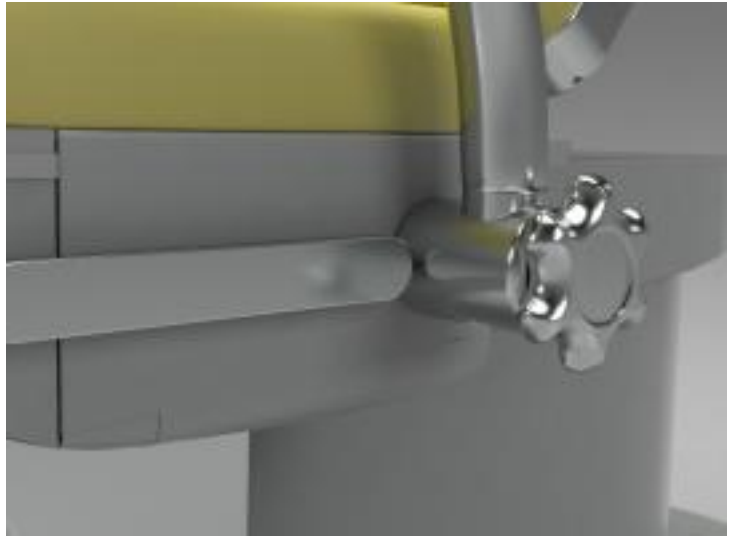

Medielle multifunctional support rail (1 pair) for attachment to the seat, ...

Article number: 1005190

85,00 €
net price

Product description

Medielle multifunctional support rail (1 pair) for attachment to the seat, new