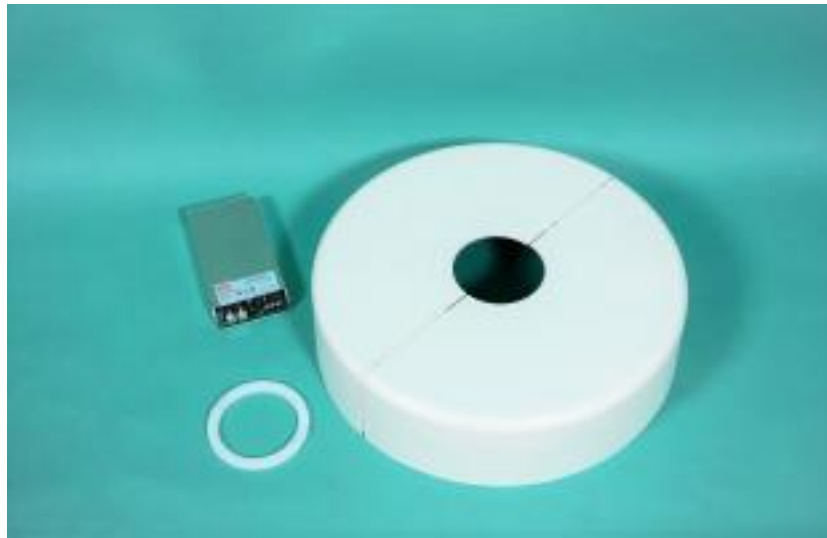

**DRÄGER Sola Premium Duo,
consisting of DRÄGER Sola 500 (250
Watt) and DRÄGER Sola 700 ...**

Article number: 1004318

4.500,00 €
net price

Product description

DRÄGER Sola Premium Duo, consisting of DRÄGER Sola 500 (250 Watt) and DRÄGER Sola 700 (300 Watt). From room height 330 cm, The lamps are NEW and in their original packaging.