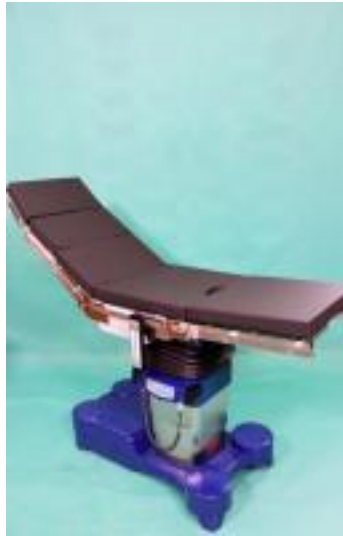

**MAQUET Alphamaxx 1133.12B3,  
mobile operating table SELF DRIVEN;  
HIGH MECHANICAL LOAD UP ...**

Article number: 1004485

**13.800,00 €**  
net price

**Product description**

MAQUET Alphamaxx 1133.12B3, mobile operating table SELF DRIVEN; HIGH MECHANICAL LOAD UP TO 450 kg, with one-piece leg plate, all functions electrically operated, including cabled control unit, supplied with new cushions, used